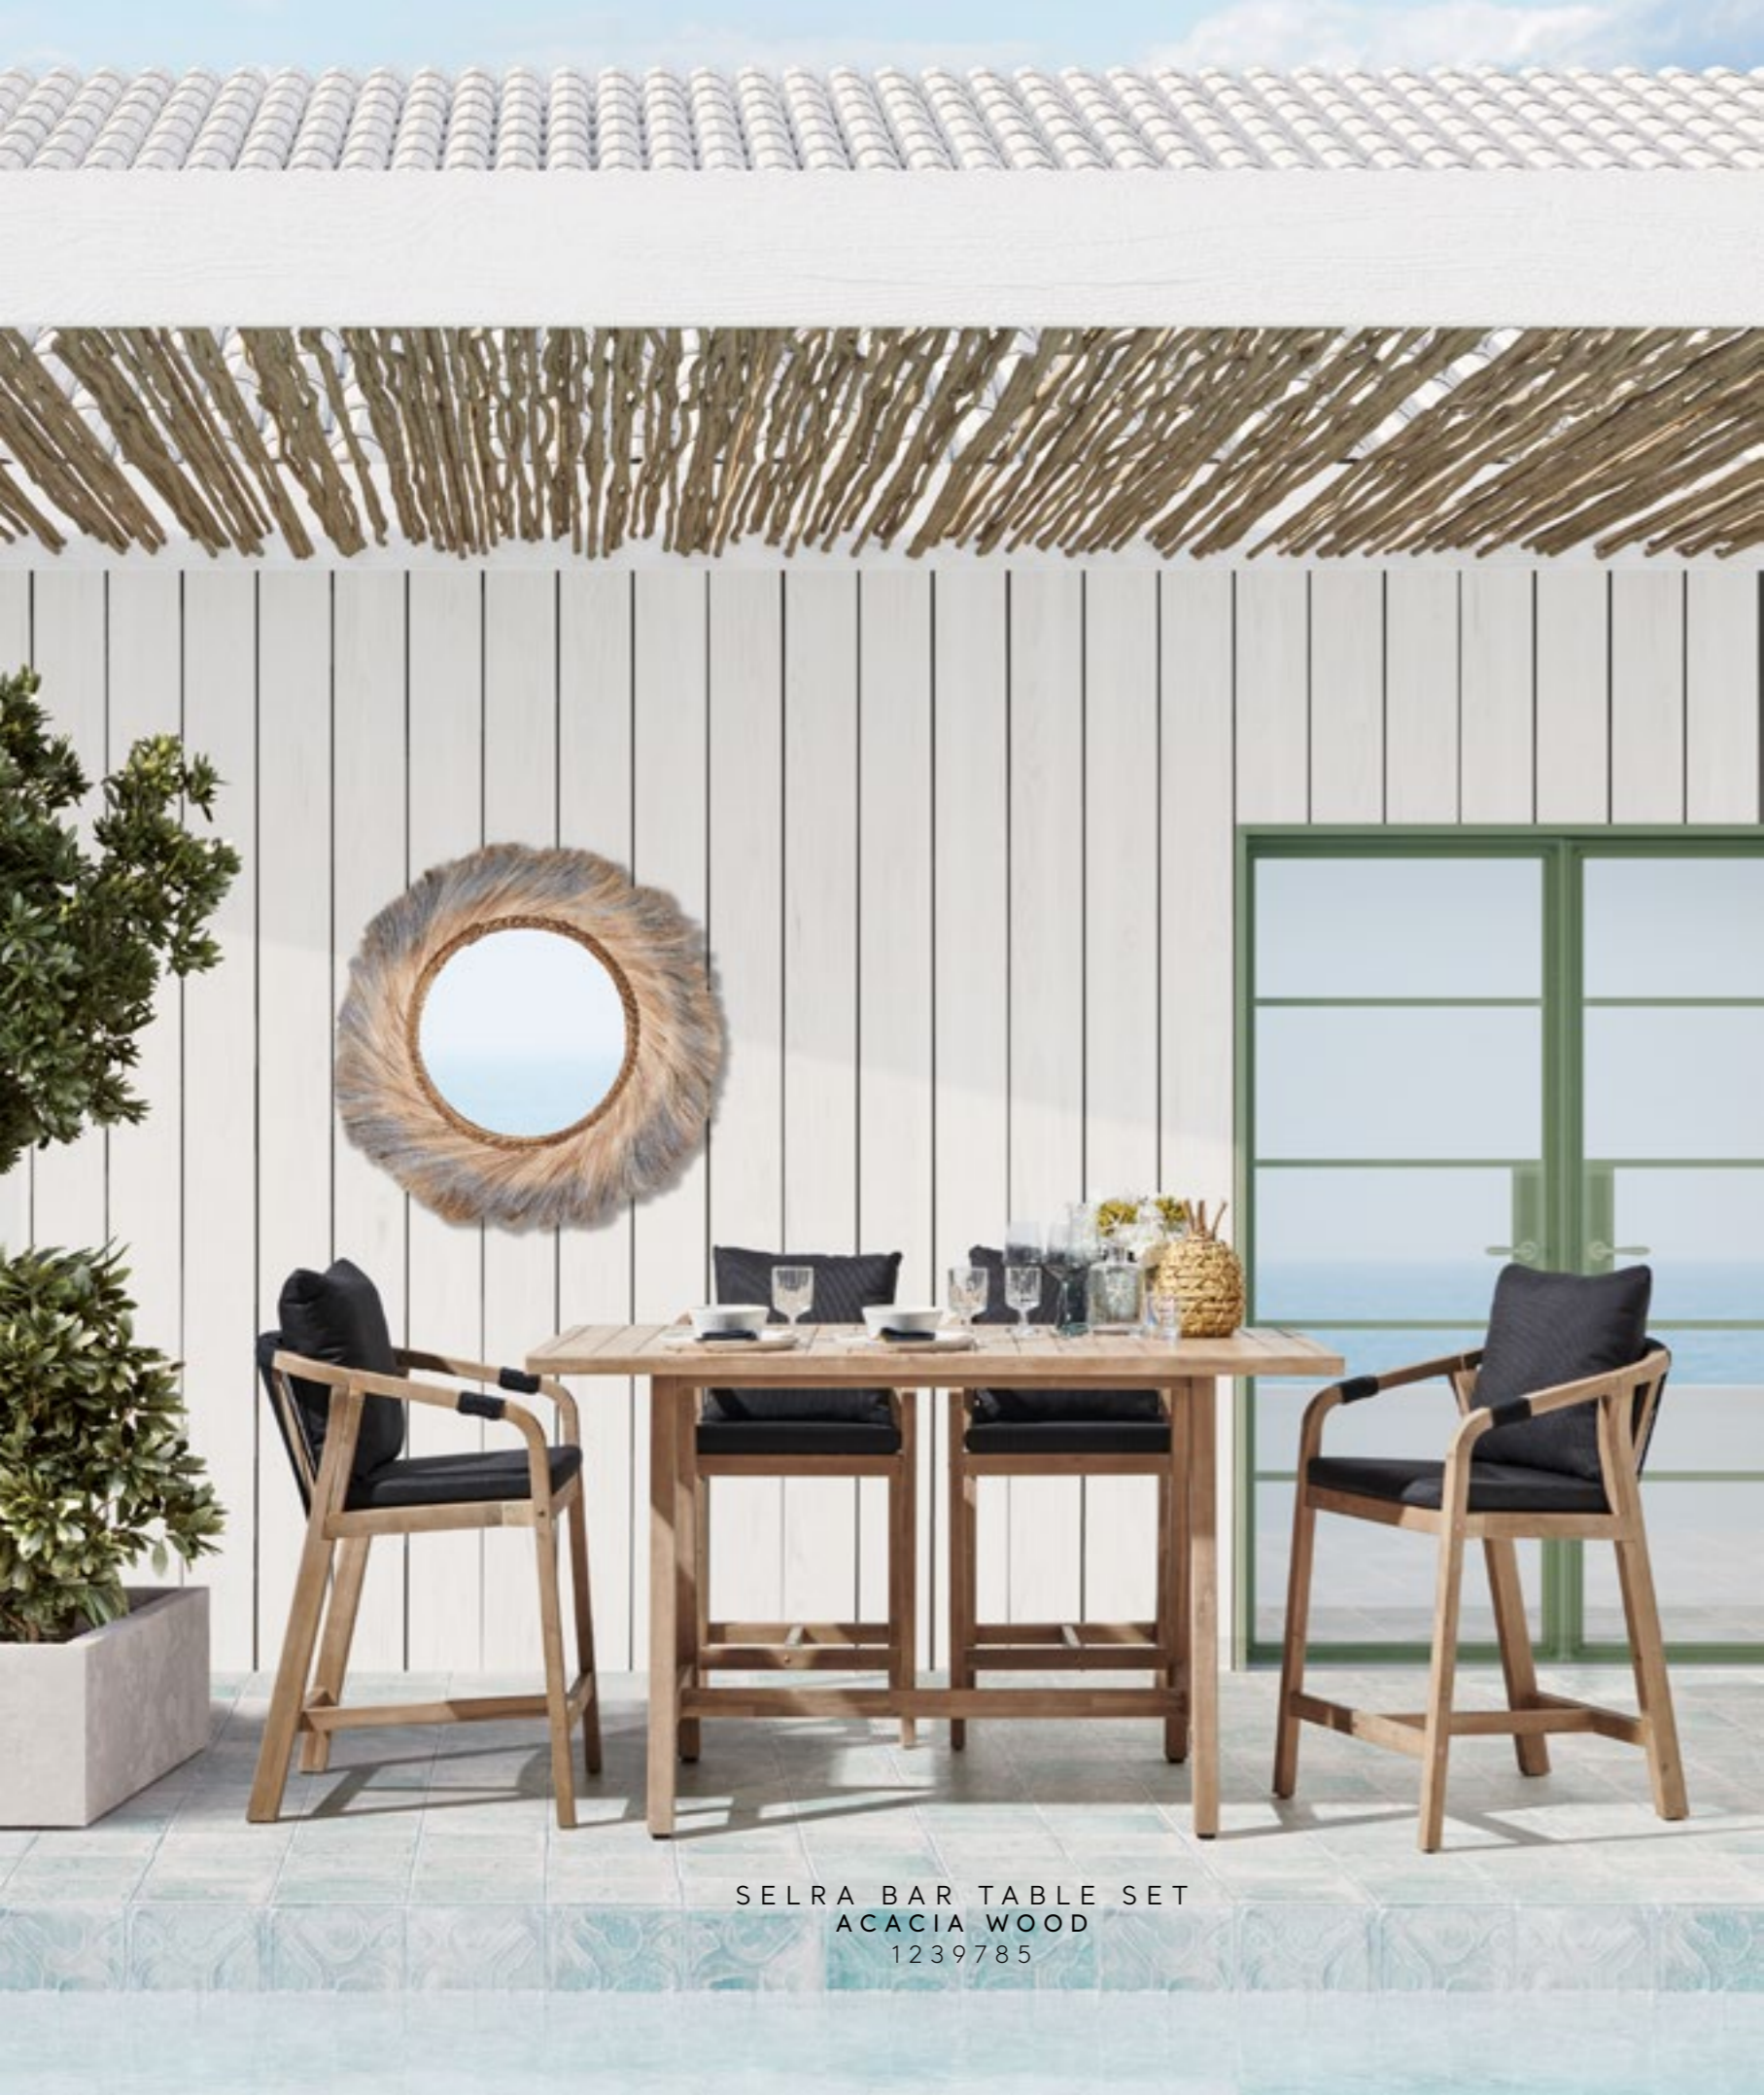

SELRA BAR TABLE SET
ACACIA WOOD
1239785